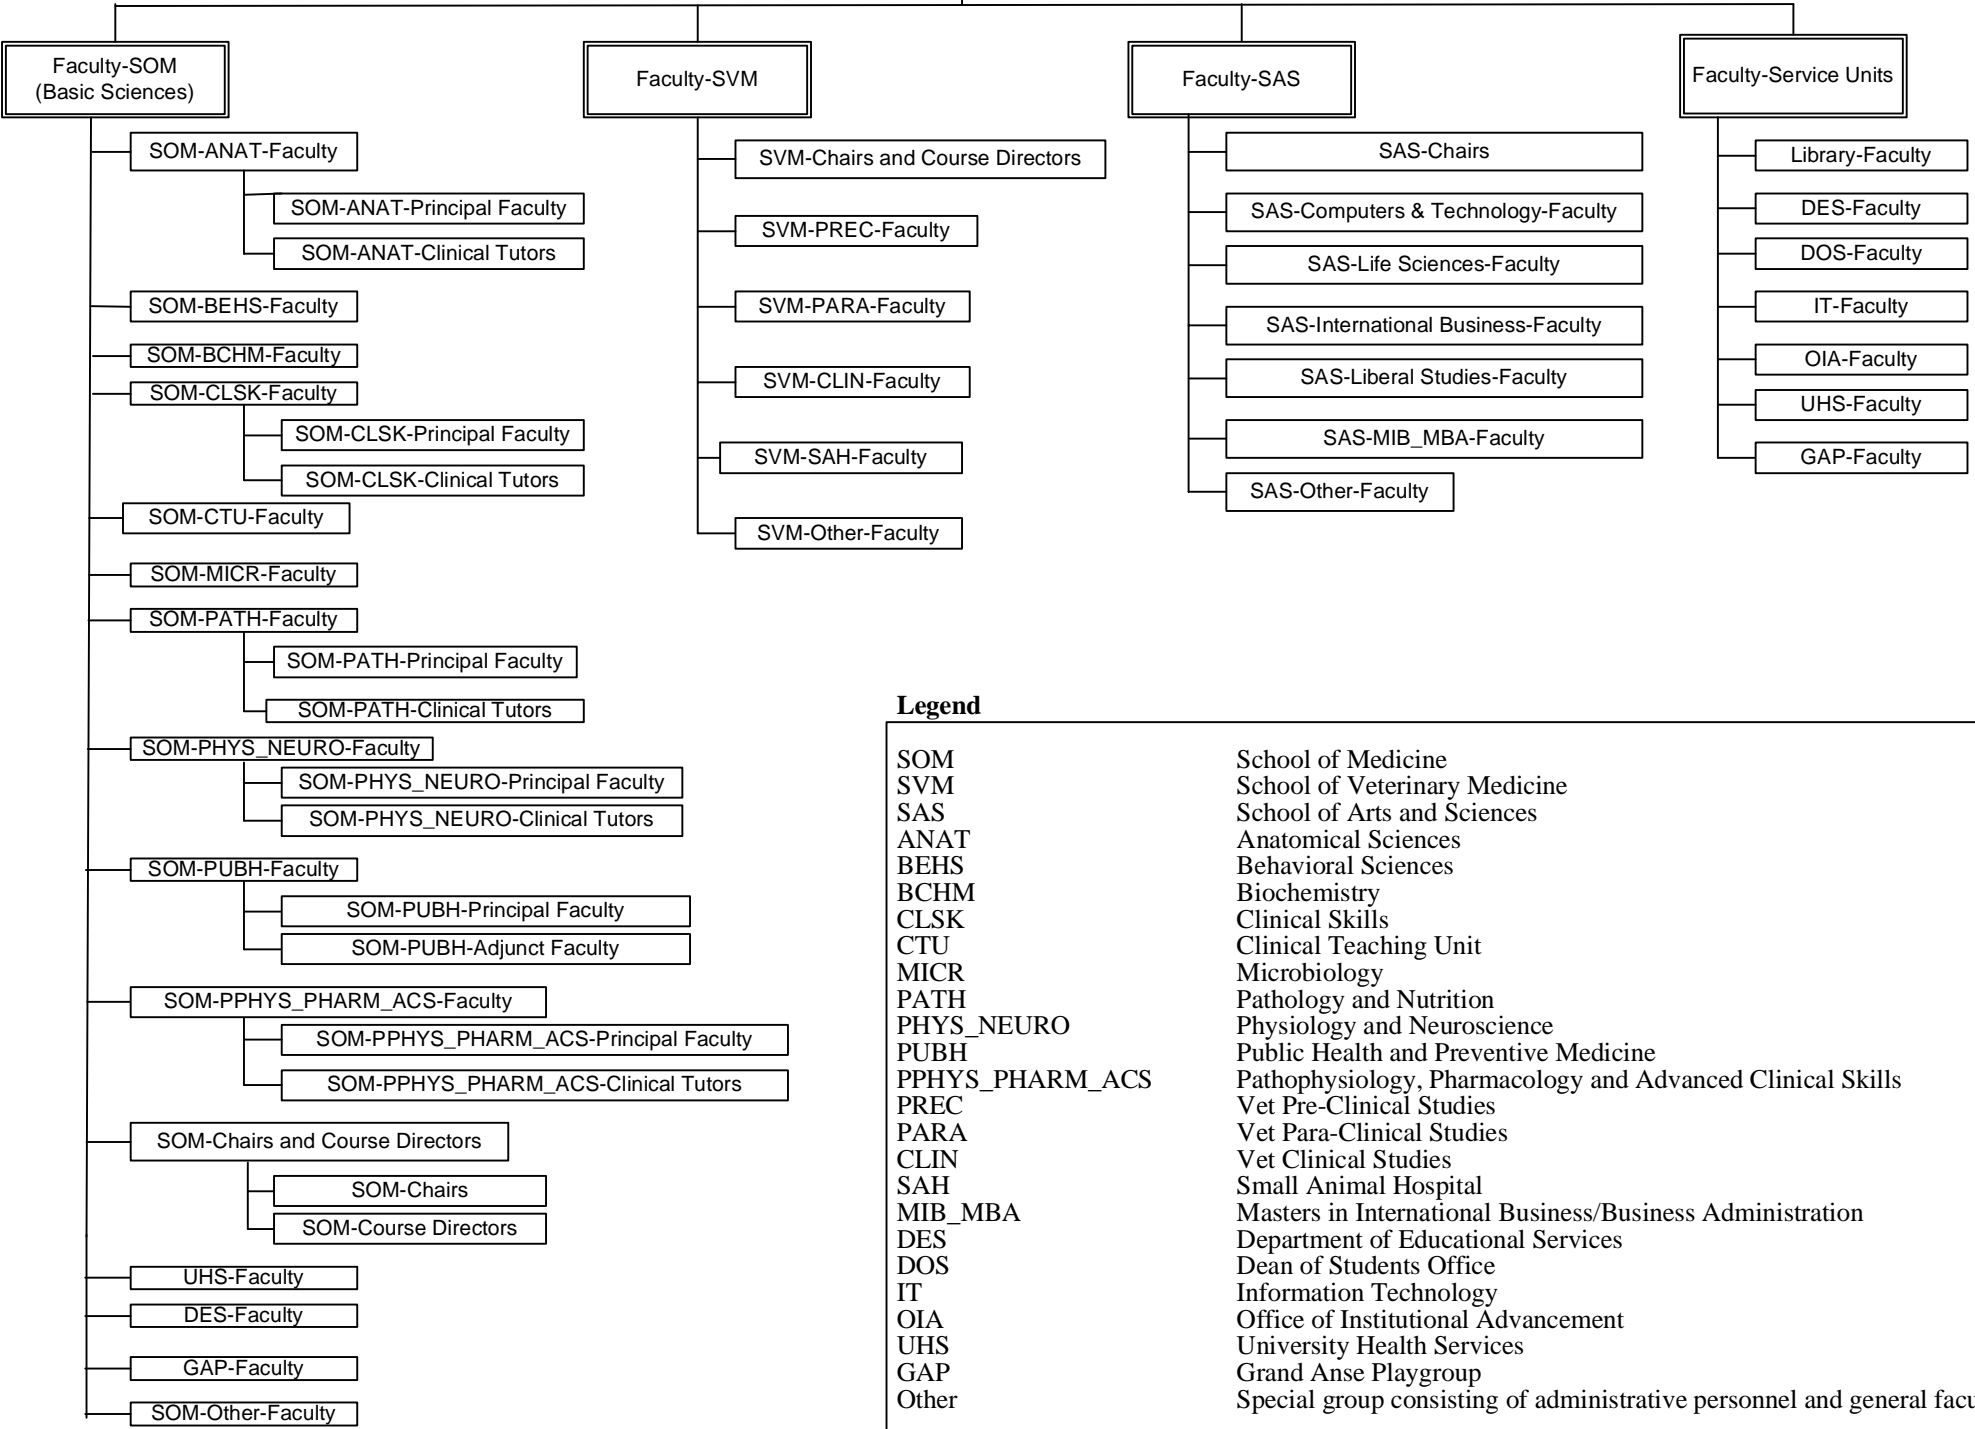

Lotus Notes Faculty Groups

Faculty-Grenada

Legend

SOM	School of Medicine
SVM	School of Veterinary Medicine
SAS	School of Arts and Sciences
ANAT	Anatomical Sciences
BEHS	Behavioral Sciences
BCHM	Biochemistry
CLSK	Clinical Skills
CTU	Clinical Teaching Unit
MICR	Microbiology
PATH	Pathology and Nutrition
PHYS_NEURO	Physiology and Neuroscience
PUBH	Public Health and Preventive Medicine
PPHYS_PHARM_ACS	Pathophysiology, Pharmacology and Advanced Clinical Skills
PREC	Vet Pre-Clinical Studies
PARA	Vet Para-Clinical Studies
CLIN	Vet Clinical Studies
SAH	Small Animal Hospital
MIB_MBA	Masters in International Business/Business Administration
DES	Department of Educational Services
DOS	Dean of Students Office
IT	Information Technology
OIA	Office of Institutional Advancement
UHS	University Health Services
GAP	Grand Anse Playgroup
Other	Special group consisting of administrative personnel and general faculty