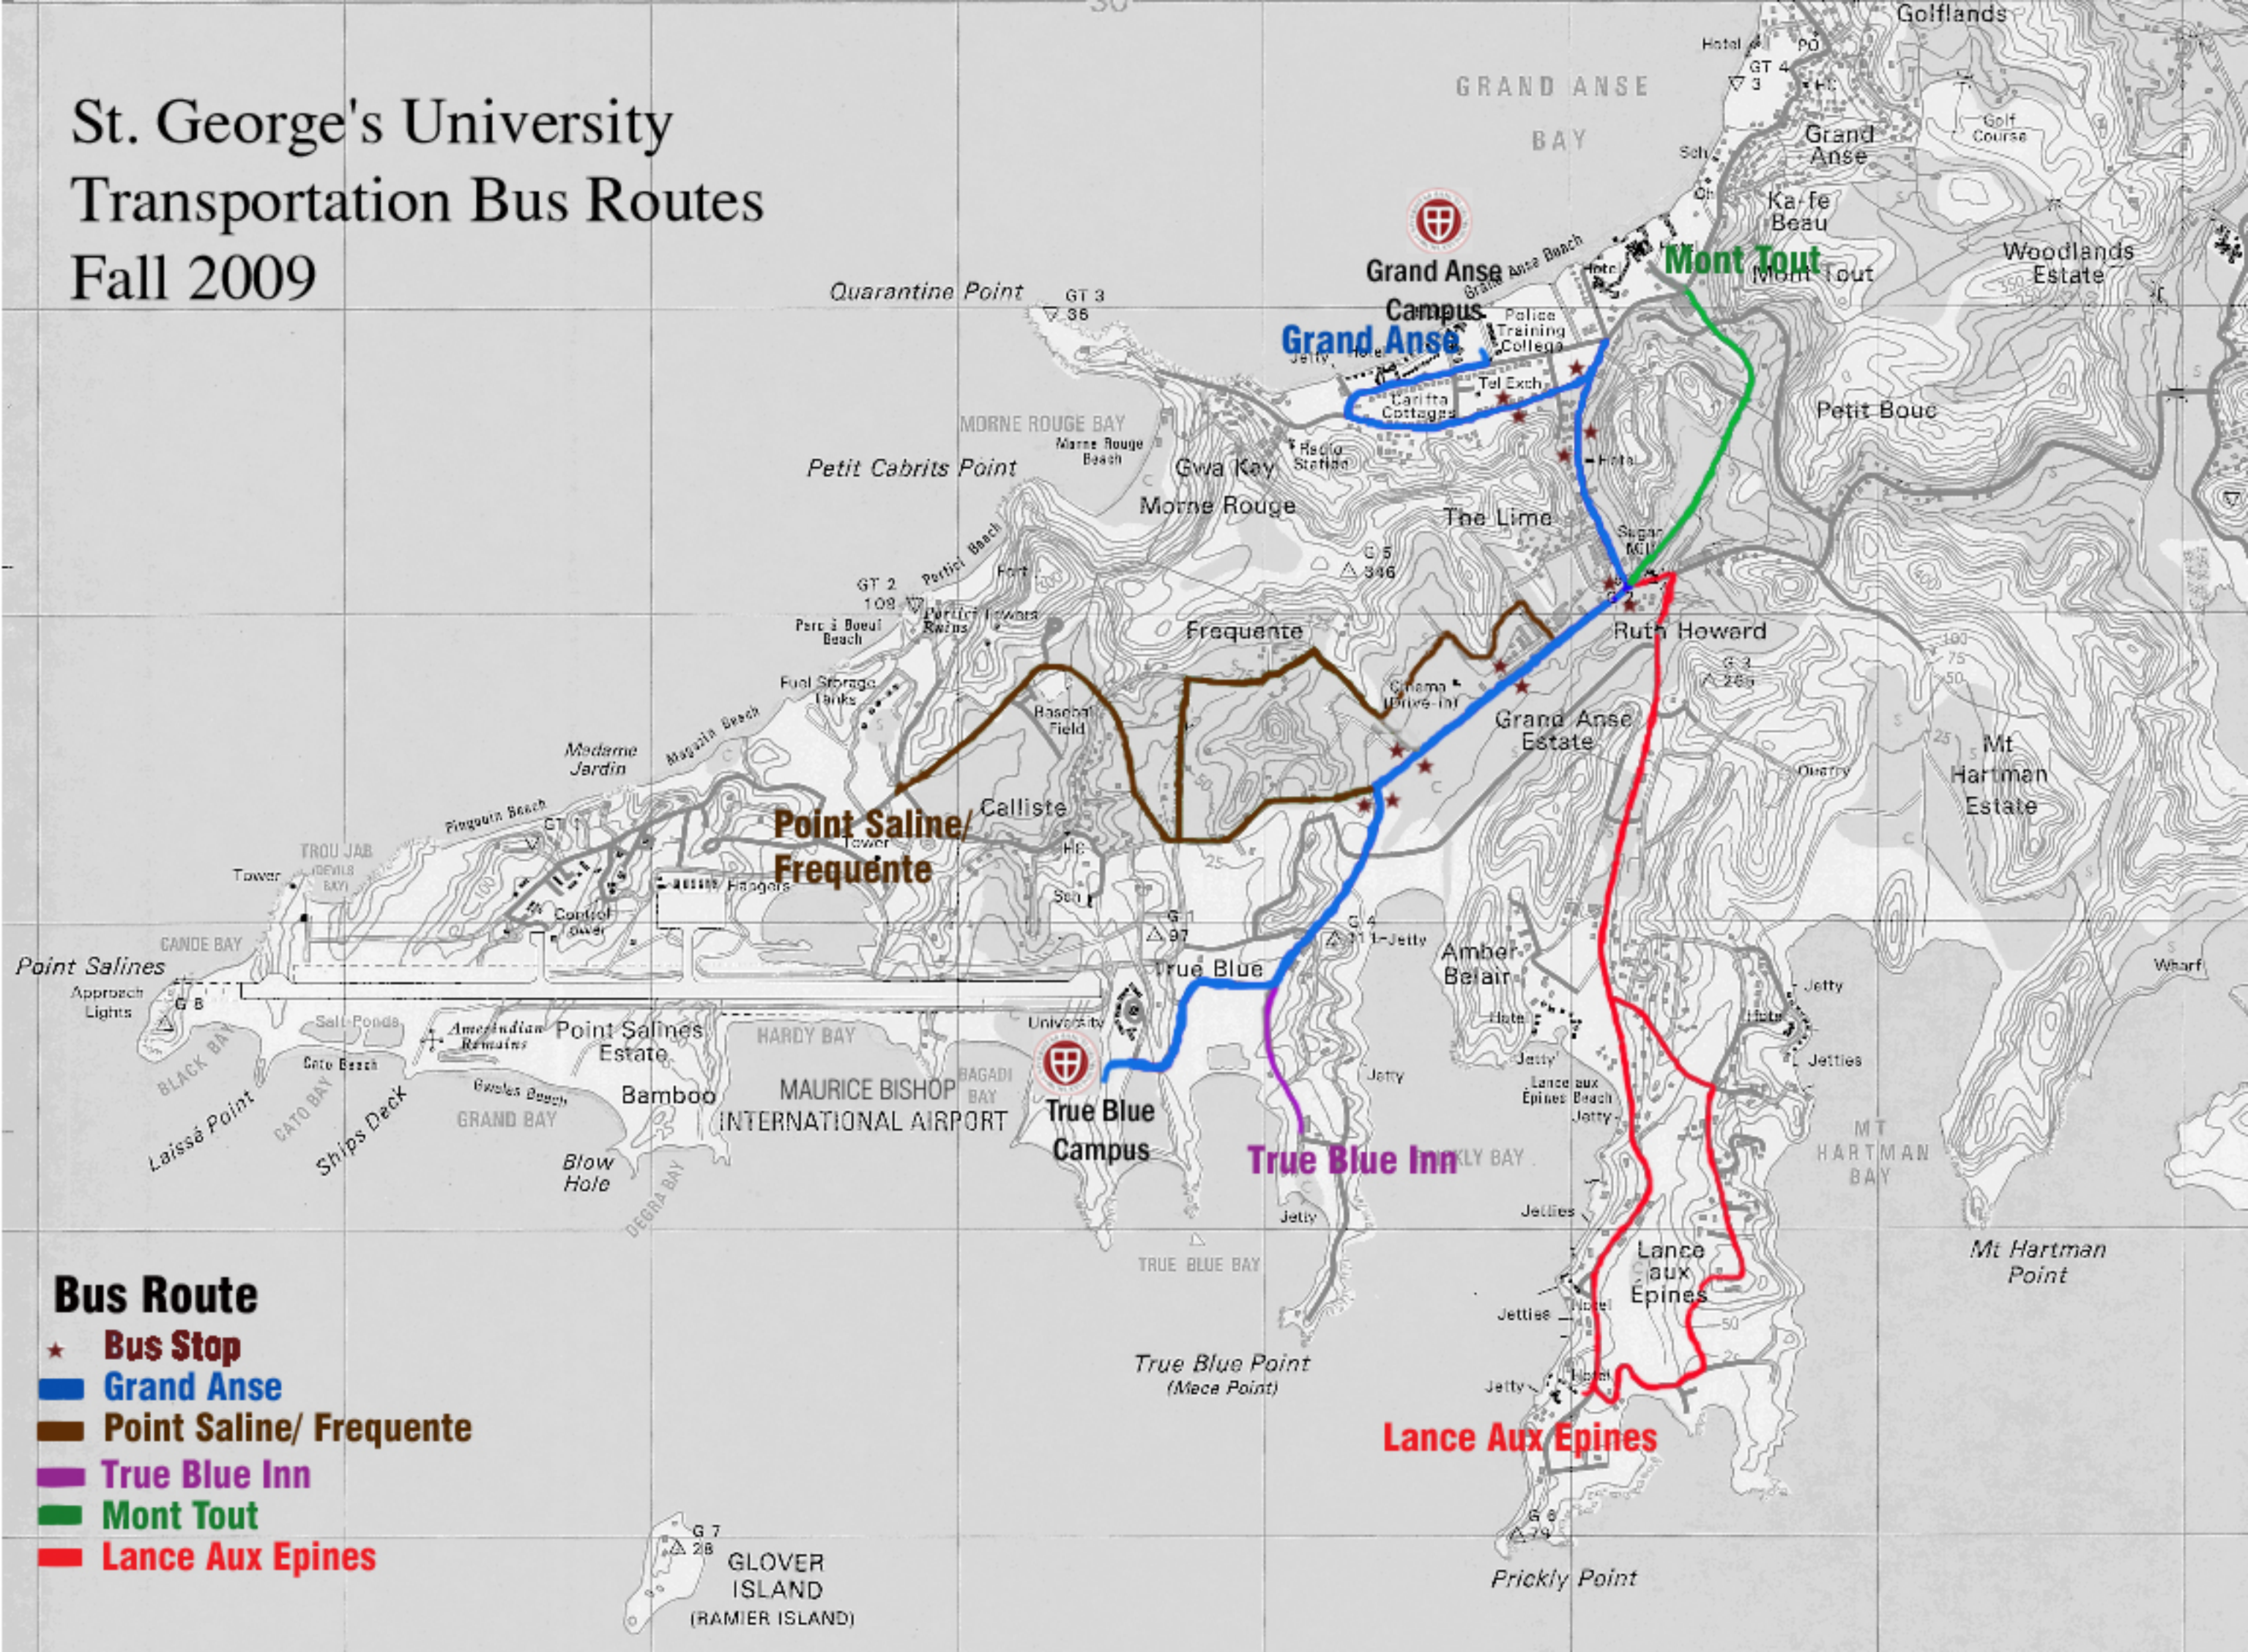

St. George's University Transportation Bus Routes Fall 2009

- Bus Route**
- ★ **Bus Stop**
 - **Grand Anse**
 - **Point Saline/ Frequence**
 - **True Blue Inn**
 - **Mont Tout**
 - **Lance Aux Epines**

GLOVER ISLAND
(RAMIER ISLAND)